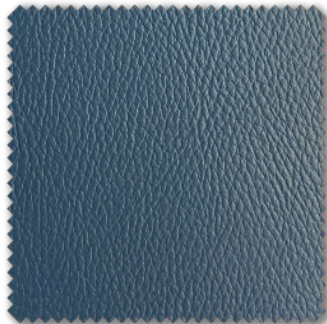

# Vinyl Finishes

**ezfurn**  
furniture made easy.

**Vinyl Black**

(VBK01)

Albury Side, Arm & XL Shell, Arizona, Bronte Shell, Luxor, Cairo, Macau & Trump Shell, Delhi Ottoman, Hugo, Kansas, Lugano, Pad Oslo, London & Tokyo, Pad Dublin, Lima & Fuji, Phoenix, Rialto, Torino Seat & Back, Pad Princess, Pad Florence, Sedona, Marco, Texas.

**Vinyl Blue**

(VBL01)

Albury Side Shell, Albury Arm Shell, Albury XL Shell, Pad Oslo, London & Tokyo, Pad Dublin, Lima & Fuji

**Vinyl Charcoal**

(VCH01)

Albury Side Shell, Albury Arm Shell, Albury XL Shell, Bronte Shell, Pad Oslo, London & Tokyo, Pad Dublin, Lima & Fuji

**Vinyl Forest Green**

(VFG01)

Kansas Chair, Kansas Stool

**Vinyl White**

(VWH01)

Pad Oslo, London & Tokyo, Pad Dublin, Lima & Fuji