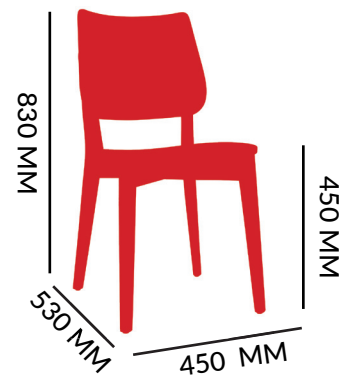

[VIEW SPECS](#)

CHAIR

STOOL

RIALTO

 5.5 KG

FRAME: RUBBERWOOD
COLOUR OPTIONS:
LIGHT OAK THUR - 11
WALNUT THUR - 5

LEGS: 

APRON: 60 MM

*SOLID WOOD HAND MADE AND CRAFTED

*THE WARRANTY IS VOIDED FOR CLIENTS WHO ASSEMBLE THE PRODUCT

DIMENSIONS

COLUMN

WARNINGS

CHAIR

DIMENSIONS

6 KG
FRAME: AMERICAN OAK
COLOUR OPTIONS:
LIGHT OAK THU-11
WALNUT THUR - 5
BLACK THU - 17

SEAT: 15
BACK: 13

*HIGHLY DURABLE WITH FOOT
GLIDES ATTACHED

SPECS

STOOL

DIMENSIONS

8.5 KG
FRAME: AMERICAN OAK
COLOUR OPTIONS:
LIGHT OAK THUR - 11
WALNUT THUR - 5
BLACK THUR - 17

SEAT: 15
BACK: 13

*HIGHLY DURABLE WITH FOOT
GLIDES ATTACHED

SPECS

CHAIR

DIMENSIONS

5.3 KG
FRAME: AMERICAN OAK
COLOUR OPTIONS:
LIGHT OAK THU - 11
WALNUT THUR - 5
BLACK THU - 17

SEAT: 15
BACK: 13

*HIGHLY DURABLE WITH FOOT
GLIDES ATTACHED

SPECS

STOOL