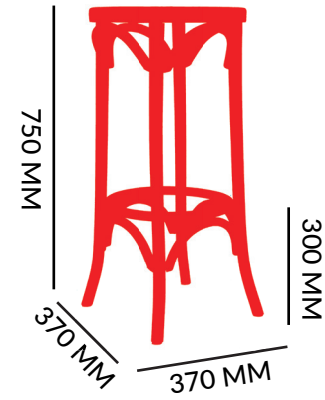

SEAT: 15
BACK: 13

*HIGHLY DURABLE WITH FOOT
GLIDES ATTACHED

SPECS

STOOL

DIMENSIONS

7.55 KG
FRAME: AMERICAN OAK
COLOUR OPTIONS:
LIGHT OAK THUR - 11
WALNUT THUR - 5
BLACK THUR - 17

SEAT: 15
BACK: 13

*HIGHLY DURABLE WITH FOOT
GLIDES ATTACHED

SPECS

STOOL

DIMENSIONS

3.6 KG

FRAME: EUROPEAN BEECH
 COLOUR OPTIONS:
 LIGHT OAK THU-11
 WALNUT - THUR 5
 BLACK - THU 17

SEAT:

*SOLID WOOD HAND MADE AND CRAFTED

FRAME

STACKABLE:

NO

SPECS

CHAIR

DIMENSIONS

5.6 KG

FRAME: STEEL TUBE
 COLOUR OPTIONS:
 (OAK PLYWOOD VENEER)
 LIGHT OAK
 WALNUT

TUBE:

STEEL GAUGE: 2 MM

STACKABLE:

NO

SPECS

STOOL

DIMENSIONS

7.5 KG

FRAME: STEEL TUBE
 COLOUR OPTIONS:
 (OAK PLYWOOD VENEER)
 LIGHT OAK
 WALNUT