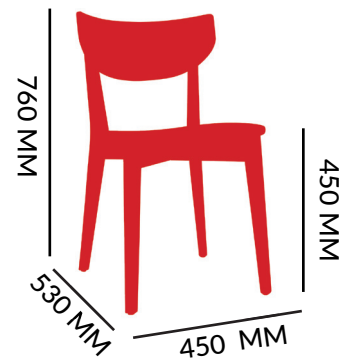

SEAT: 15
BACK: 13

*HIGHLY DURABLE WITH FOOT
GLIDES ATTACHED

SPECS

STOOL

DIMENSIONS

8.5 KG
FRAME: AMERICAN OAK
COLOUR OPTIONS:
LIGHT OAK THUR - 11
WALNUT THUR - 5
BLACK THUR - 17

SEAT: 15
BACK: 13

*HIGHLY DURABLE WITH FOOT
GLIDES ATTACHED

SPECS

CHAIR

DIMENSIONS

5.3 KG
FRAME: AMERICAN OAK
COLOUR OPTIONS:
LIGHT OAK THU - 11
WALNUT THUR - 5
BLACK THU - 17

SEAT: 15
BACK: 13

*HIGHLY DURABLE WITH FOOT
GLIDES ATTACHED

SPECS

STOOL

DIMENSIONS

7.8 KG
FRAME: AMERICAN OAK
COLOUR OPTIONS:
LIGHT OAK THUR - 11
WALNUT THUR - 5
BLACK THUR - 17

SEAT: 15
BACK: 13

*HIGHLY DURABLE WITH FOOT
GLIDES ATTACHED

SPECS

CHAIR

DIMENSIONS

5.05 KG
FRAME: AMERICAN OAK
COLOUR OPTIONS:
LIGHT OAK THU-11
WALNUT - THUR 5
BLACK - THU 17

SEAT: 15
BACK: 13

*HIGHLY DURABLE WITH FOOT
GLIDES ATTACHED

SPECS

STOOL

DIMENSIONS

7.55 KG
FRAME: AMERICAN OAK
COLOUR OPTIONS:
LIGHT OAK THUR - 11
WALNUT THUR - 5
BLACK THUR - 17

SEAT: 15
BACK: 13

*HIGHLY DURABLE WITH FOOT
GLIDES ATTACHED