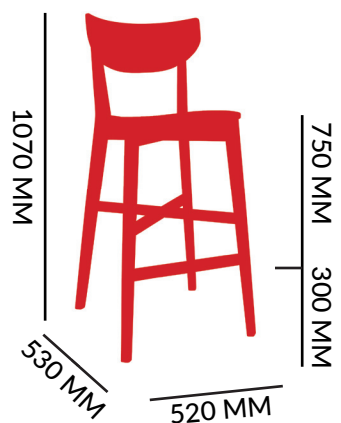

SPECS

CHAIR

DIMENSIONS

5.3 KG
FRAME: AMERICAN OAK
COLOUR OPTIONS:
LIGHT OAK THU - 11
WALNUT THUR - 5
BLACK THU - 17

SEAT: 15
BACK: 13

*HIGHLY DURABLE WITH FOOT
GLIDES ATTACHED

SPECS

STOOL

DIMENSIONS

7.8 KG
FRAME: AMERICAN OAK
COLOUR OPTIONS:
LIGHT OAK THUR - 11
WALNUT THUR - 5
BLACK THUR - 17

SEAT: 15
BACK: 13

*HIGHLY DURABLE WITH FOOT
GLIDES ATTACHED

SPECS

CHAIR

DIMENSIONS

5.05 KG
FRAME: AMERICAN OAK
COLOUR OPTIONS:
LIGHT OAK THU-11
WALNUT - THUR 5
BLACK - THU 17

SEAT: 15
BACK: 13

*HIGHLY DURABLE WITH FOOT
GLIDES ATTACHED

SPECS

STOOL

DIMENSIONS

7.55 KG
FRAME: AMERICAN OAK
COLOUR OPTIONS:
LIGHT OAK THUR - 11
WALNUT THUR - 5
BLACK THUR - 17

SEAT: 15
BACK: 13

*HIGHLY DURABLE WITH FOOT
GLIDES ATTACHED

SPECS

STOOL

DIMENSIONS

3.6 KG

FRAME: EUROPEAN BEECH
 COLOUR OPTIONS:
 LIGHT OAK THU-11
 WALNUT - THUR 5
 BLACK - THU 17

SEAT:

*SOLID WOOD HAND MADE AND CRAFTED

FRAME