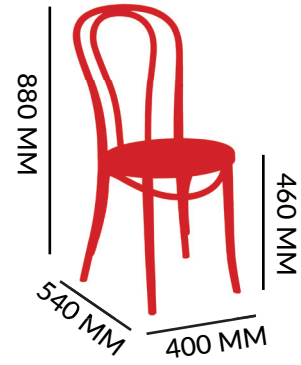

SPECS

STOOL

DIMENSIONS

3.6 KG

FRAME: EUROPEAN BEECH
 COLOUR OPTIONS:
 LIGHT OAK THU-11
 WALNUT - THUR 5
 BLACK - THU 17

SEAT:

*SOLID WOOD HAND MADE AND CRAFTED

FRAME

STACKABLE:

NO

SPECS

CHAIR

DIMENSIONS

5.6 KG

FRAME: STEEL TUBE
 COLOUR OPTIONS:
 (OAK PLYWOOD VENEER)
 LIGHT OAK
 WALNUT

TUBE:

STEEL GAUGE: 2 MM

STACKABLE:

NO

SPECS

STOOL

DIMENSIONS

7.5 KG

FRAME: STEEL TUBE
 COLOUR OPTIONS:
 (OAK PLYWOOD VENEER)
 LIGHT OAK
 WALNUT

TUBE:

STEEL GAUGE: 2 MM

STACKABLE:

NO

SPECS

CHAIR

DIMENSIONS

3.2 KG