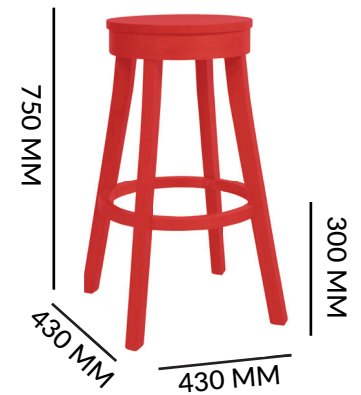

[VIEW SPECS](#)

CHAIR

STOOL

RIALTO

 5.5 KG

FRAME: RUBBERWOOD
COLOUR OPTIONS:
LIGHT OAK THUR - 11
WALNUT THUR - 5

LEGS: 

APRON: 60 MM

*SOLID WOOD HAND MADE AND CRAFTED

*THE WARRANTY IS VOIDED FOR CLIENTS WHO ASSEMBLE THE PRODUCT

DIMENSIONS

COLUMN

WARNINGS

CHAIR

DIMENSIONS

6 KG
FRAME: AMERICAN OAK
COLOUR OPTIONS:
LIGHT OAK THU-11
WALNUT THUR - 5
BLACK THU - 17