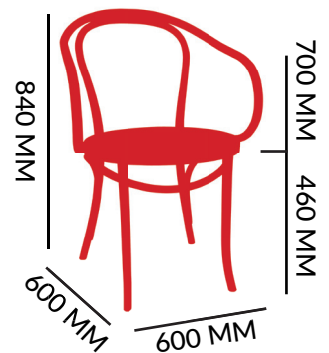

STACKABLE:

NO

SPECS

CHAIR

DIMENSIONS

5.6 KG

FRAME: STEEL TUBE
 COLOUR OPTIONS:
 (OAK PLYWOOD VENEER)
 LIGHT OAK
 WALNUT

TUBE:

STEEL GAUGE: 2 MM

STACKABLE:

NO

SPECS

STOOL

DIMENSIONS

7.5 KG

FRAME: STEEL TUBE
 COLOUR OPTIONS:
 (OAK PLYWOOD VENEER)
 LIGHT OAK
 WALNUT

DIMENSIONS

4.5 KG

FRAME: EUROPEAN BEECH

STAIN OPTIONS:

LIGHT OAK
WALNUT
BLACK

STACKABLE:

NO

*SOLID WOOD HAND MADE AND
CRAFTED

FRAME

ARM CHAIR

DIMENSIONS

4.5 KG

FRAME: EUROPEAN BEECH

STAIN OPTIONS:

LIGHT OAK
WALNUT
BLACK

STACKABLE: