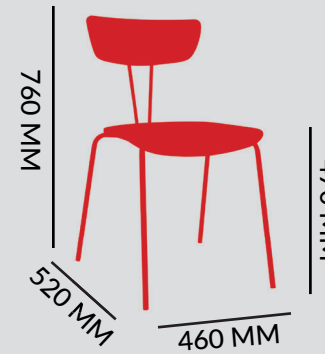

SEAT: 15
BACK: 13

*HIGHLY DURABLE WITH FOOT
GLIDES ATTACHED

SPECS

STOOL

DIMENSIONS

7.55 KG
FRAME: AMERICAN OAK
COLOUR OPTIONS:
LIGHT OAK THUR - 11
WALNUT THUR - 5
BLACK THUR - 17

SEAT: 15
BACK: 13

*HIGHLY DURABLE WITH FOOT
GLIDES ATTACHED

SPECS

STOOL

DIMENSIONS

3.6 KG

FRAME: EUROPEAN BEECH
 COLOUR OPTIONS:
 LIGHT OAK THU-11
 WALNUT - THUR 5
 BLACK - THU 17

SEAT:

*SOLID WOOD HAND MADE AND CRAFTED

FRAME

STACKABLE:

NO

SPECS

CHAIR

DIMENSIONS

5.6 KG

FRAME: STEEL TUBE
 COLOUR OPTIONS:
 (OAK PLYWOOD VENEER)
 LIGHT OAK
 WALNUT

TUBE:

STEEL GAUGE: 2 MM

STACKABLE:

NO

SPECS

STOOL

DIMENSIONS

7.5 KG

FRAME: STEEL TUBE
 COLOUR OPTIONS:
 (OAK PLYWOOD VENEER)
 LIGHT OAK
 WALNUT