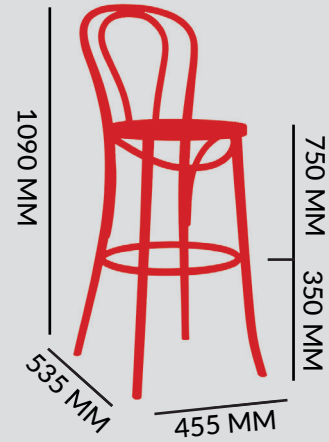

STACKABLE:

NO

SPECS

CHAIR

DIMENSIONS

5.6 KG

FRAME: STEEL TUBE
 COLOUR OPTIONS:
 (OAK PLYWOOD VENEER)
 LIGHT OAK
 WALNUT

TUBE:

STEEL GAUGE: 2 MM

STACKABLE:

NO

SPECS

STOOL

DIMENSIONS

7.5 KG

FRAME: STEEL TUBE
 COLOUR OPTIONS:
 (OAK PLYWOOD VENEER)
 LIGHT OAK
 WALNUT

FRAME: EUROPEAN BEECH

STAIN OPTIONS:

LIGHT OAK
WALNUT
BLACK

STACKABLE:

NO

*SOLID WOOD HAND MADE AND
CRAFTED

FRAME

STOOL

DIMENSIONS

4.5 KG

FRAME: EUROPEAN BEECH

STAIN OPTIONS:

LIGHT OAK
WALNUT
BLACK

STACKABLE:

NO

*SOLID WOOD HAND MADE AND
CRAFTED