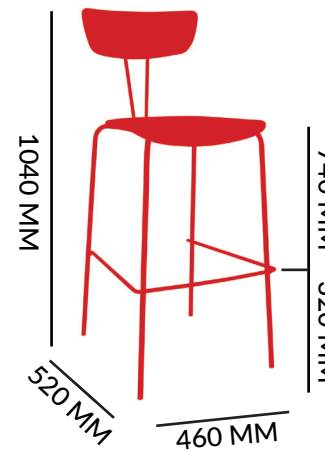

SPECS

STOOL

DIMENSIONS

3.6 KG

FRAME: EUROPEAN BEECH
 COLOUR OPTIONS:
 LIGHT OAK THU-11
 WALNUT - THUR 5
 BLACK - THU 17

SEAT:

*SOLID WOOD HAND MADE AND CRAFTED

FRAME

STACKABLE:

NO

SPECS

CHAIR

DIMENSIONS

5.6 KG

FRAME: STEEL TUBE
 COLOUR OPTIONS:
 (OAK PLYWOOD VENEER)
 LIGHT OAK
 WALNUT

TUBE:

STEEL GAUGE: 2 MM

STACKABLE:

NO

SPECS

STOOL

DIMENSIONS

7.5 KG

FRAME: STEEL TUBE
 COLOUR OPTIONS:
 (OAK PLYWOOD VENEER)
 LIGHT OAK
 WALNUT

TUBE:

STEEL GAUGE: 2 MM

STACKABLE:

NO

SPECS

CHAIR

DIMENSIONS

3.2 KG