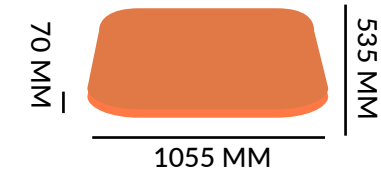

650 STOOL

DIMENSIONS

4.2 KG

FRAME: FIBREGLASS
POLYPROPYLENE
COLOUR OPTIONS:
ANTHRACITE
WHITE

STACKABLE: x 4 HIGH

SPECS

750 STOOL

DIMENSIONS

4.4 KG

FRAME: FIBREGLASS
POLYPROPYLENE
COLOUR OPTIONS:
ANTHRACITE
TAUPE
WHITE
MINT GREEN

STACKABLE: x 6 HIGH

SPECS

BENCH

DIMENSIONS

8.9 KG

FRAME: FIBREGLASS
POLYPROPYLENE
COLOUR OPTIONS:
ANTHRACITE
TAUPE
WHITE