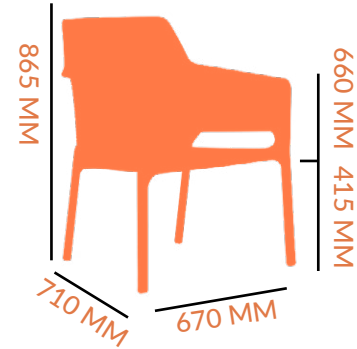

STACKABLE: x 6 HIGH

SPECS

650 STOOL

DIMENSIONS

3.9 KG

FRAME: FIBREGLASS POLYPROPYLENE
COLOUR OPTIONS:
ANTHRACITE
TAUPE
WHITE

STACKABLE: x 4 HIGH

SPECS

750 STOOL

DIMENSIONS

4.3 KG

FRAME: FIBREGLASS POLYPROPYLENE
COLOUR OPTIONS:
ANTHRACITE
TAUPE
WHITE
BLUE
AGAVE

STACKABLE: x 6 HIGH

SPECS

ARM CHAIR

DIMENSIONS

4.1 KG

FRAME: FIBREGLASS
POLYPROPYLENE
COLOUR OPTIONS:
ANTHRACITE
TAUPE
WHITE
MINT GREEN
MUSTARD

SEAT PAD

0.5 KG

MATERIAL: OUTDOOR FOAM
COLOUR OPTIONS:
DENIM
LIGHT GREY
UNUPHOLSTERED

*IN-HOUSE UPHOLSTERY AVAILABLE

CHAIR RELAX

DIMENSIONS

4.7 KG

FRAME: FIBREGLASS
POLYPROPYLENE
COLOUR OPTIONS:
ANTHRACITE
TAUPE
WHITE
MINT GREEN

SEAT PAD

0.8 KG

MATERIAL: OUTDOOR FOAM
COLOUR OPTIONS:
DENIM
LIGHT GREY
UN-UPHOLSTERED

*IN-HOUSE UPHOLSTERY AVAILABLE