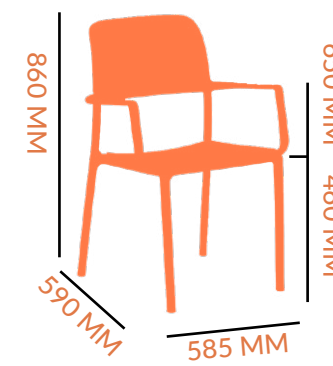

DIMENSIONS

 3.5 KG

FRAME: FIBREGLASS POLYPROPYLENE
COLOUR OPTIONS:
 ANTHRACITE
 TAUPE
 WHITE
 MINT GREEN
 MUSTARD

STACKABLE:  x 8 HIGH

FOOTGLIDES:
 (NON-SLIP, POP IN)  x 4

SPECS

CHAIR

DIMENSIONS

3.7 KG

FRAME: FIBREGLASS POLYPROPYLENE
COLOUR OPTIONS:
ANTHRACITE
TAUPE
WHITE
BLUE
AGAVE

STACKABLE: x 6 HIGH

SPECS

ARM CHAIR

DIMENSIONS

4.4 KG

FRAME: FIBREGLASS POLYPROPYLENE
COLOUR OPTIONS:
ANTHRACITE
TAUPE
WHITE
BLUE
AGAVE

STACKABLE: x 6 HIGH

SPECS

650 STOOL

DIMENSIONS

3.9 KG

FRAME: FIBREGLASS POLYPROPYLENE
COLOUR OPTIONS:
ANTHRACITE
TAUPE
WHITE

STACKABLE: x 4 HIGH

SPECS

750 STOOL

DIMENSIONS

4.3 KG

FRAME: FIBREGLASS POLYPROPYLENE
COLOUR OPTIONS:
ANTHRACITE
TAUPE
WHITE
BLUE
AGAVE

STACKABLE: x 6 HIGH

SPECS

ARM CHAIR

DIMENSIONS