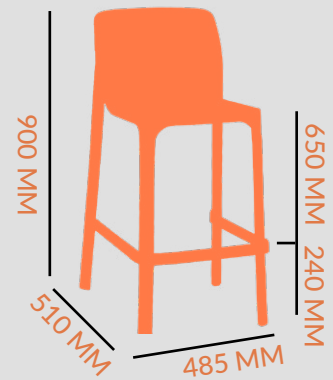

STACKABLE: x 6 HIGH

SPECS

650 STOOL

DIMENSIONS

3.9 KG

FRAME: FIBREGLASS POLYPROPYLENE
COLOUR OPTIONS:
ANTHRACITE
TAUPE
WHITE

STACKABLE: x 4 HIGH

SPECS

750 STOOL

DIMENSIONS

4.3 KG

FRAME: FIBREGLASS POLYPROPYLENE
COLOUR OPTIONS:
ANTHRACITE
TAUPE
WHITE
BLUE
AGAVE

STACKABLE: x 6 HIGH

SPECS

ARM CHAIR

DIMENSIONS

CHAIR RELAX

DIMENSIONS

4.7 KG

FRAME: FIBREGLASS
POLYPROPYLENE
COLOUR OPTIONS:
ANTHRACITE
TAUPE
WHITE
MINT GREEN

SEAT PAD

0.8 KG

MATERIAL: OUTDOOR FOAM
COLOUR OPTIONS:
DENIM
LIGHT GREY
UN-UPHOLSTERED

*IN-HOUSE UPHOLSTERY AVAILABLE

650 STOOL

DIMENSIONS

4.2 KG

FRAME: FIBREGLASS
POLYPROPYLENE
COLOUR OPTIONS:
ANTHRACITE
WHITE

STACKABLE: x 4 HIGH

SPECS

750 STOOL

DIMENSIONS