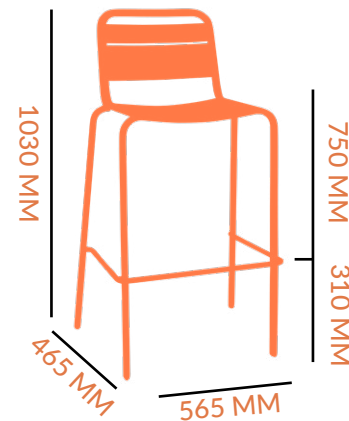

[VIEW SPECS](#)

SUN LOUNGE

CHAIR

DIMENSIONS

3 KG
FRAME: ALUMINIUM
COLOUR OPTIONS:
 ANTHRACITE
 WHITE

STACKABLE: x 4 HIGH

SPECS

STOOL

DIMENSIONS

3.8 KG
FRAME: ALUMINIUM
COLOUR OPTIONS:
 ANTHRACITE
 WHITE

STACKABLE: x 4 HIGH

SPECS

CHAIR

DIMENSIONS

4 KG
FRAME: STEEL
COLOUR OPTIONS:
 ANTHRACITE
 GREY
 WHITE

STACKABLE: x 4 HIGH

SPECS

STOOL

DIMENSIONS

5.6 KG
FRAME: STEEL
COLOUR OPTIONS:
 ANTHRACITE
 WHITE

STACKABLE: x 4 HIGH

SPECS

CHAIR

DIMENSIONS

4.7 KG
FRAME: STEEL
COLOUR OPTIONS:
 ANTHRACITE
 WHITE

STACKABLE: x 4 HIGH

SPECS

STOOL

DIMENSIONS

5 KG
FRAME: STEEL
COLOUR OPTIONS:
 ANTHRACITE
 WHITE

STACKABLE: x 4 HIGH

SPECS