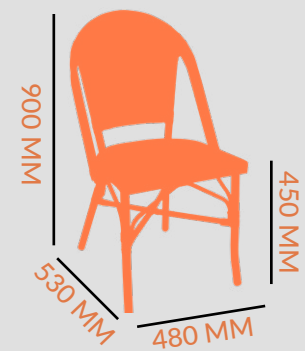

SPECS

750 STOOL

DIMENSIONS

 5.1 KG

FRAME: FIBREGLASS POLYPROPYLENE

COLOUR OPTIONS:

ANTHRACITE
TAUPE
WHITE
TEAL
ROSA
LIGHT GREY

CATAS

STACKABLE:  x 4 HIGH

SPECS

[VIEW PAGE](#)

[DOWNLOAD](#)

ARMCHAIR

DIMENSIONS

 8.2 KG

FRAME: FIBREGLASS POLYPROPYLENE

STACKABLE:  x 12

 2.7 KG

FRAME: FIBREGLASS POLYPROPYLENE
COLOUR OPTIONS:
 ANTHRACITE
 AGAVE
 TOBACCO
 WHITE

FOOT STOOL

POGGIO

DIMENSIONS

SPECS

ALUMINIUM GAUGE: 1.5 MM

TUBE:  28 MM

STACKABLE:  x 6 HIGH

SPECS

 3.5 KG

FRAME: ALUMINIUM/
 SYNTHETIC WICKER
COLOUR OPTIONS:
 BLACK/ WHITE
 GREY/ WHITE

CHAIR

DIMENSIONS

SPECS