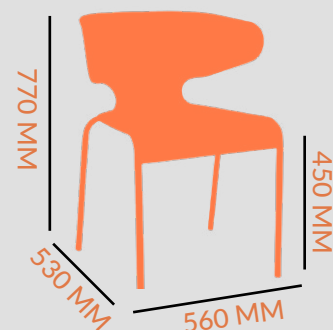

[VIEW SPECS](#)

SUN LOUNGE

CHAIR

DIMENSIONS

3 KG
FRAME: ALUMINIUM
COLOUR OPTIONS:
 ANTHRACITE
 WHITE

STACKABLE: x 4 HIGH

SPECS

STOOL

DIMENSIONS

3.8 KG
FRAME: ALUMINIUM
COLOUR OPTIONS:
 ANTHRACITE
 WHITE

STACKABLE: x 4 HIGH

SPECS

CHAIR

DIMENSIONS

4 KG
FRAME: STEEL
COLOUR OPTIONS:
 ANTHRACITE
 GREY
 WHITE

STACKABLE: x 4 HIGH

SPECS

STOOL

DIMENSIONS

5.6 KG
FRAME: STEEL
COLOUR OPTIONS:
 ANTHRACITE
 WHITE

STACKABLE: x 4 HIGH

SPECS

CHAIR

DIMENSIONS

4.7 KG
FRAME: STEEL
COLOUR OPTIONS:
 ANTHRACITE
 WHITE

STACKABLE: x 4 HIGH

SPECS

STOOL

DIMENSIONS

5 KG
FRAME: STEEL
COLOUR OPTIONS:
 ANTHRACITE
 WHITE

STACKABLE: x 4 HIGH

SPECS