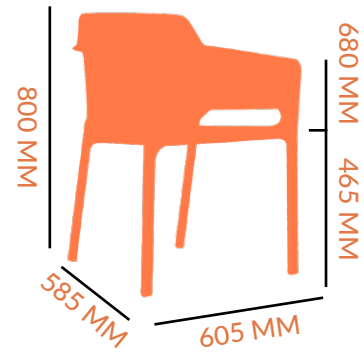

DIMENSIONS

 3.5 KG

FRAME: FIBREGLASS POLYPROPYLENE
COLOUR OPTIONS:
 ANTHRACITE
 TAUPE
 WHITE
 MINT GREEN
 MUSTARD

STACKABLE:  x 8 HIGH

FOOTGLIDES:
 (NON-SLIP, POP IN)  x 4

SPECS

CHAIR

DIMENSIONS

STACKABLE: x 6 HIGH

SPECS

650 STOOL

DIMENSIONS

3.9 KG

FRAME: FIBREGLASS POLYPROPYLENE
COLOUR OPTIONS:
ANTHRACITE
TAUPE
WHITE

STACKABLE: x 4 HIGH

SPECS

750 STOOL

DIMENSIONS

4.3 KG

FRAME: FIBREGLASS POLYPROPYLENE
COLOUR OPTIONS:
ANTHRACITE
TAUPE
WHITE
BLUE
AGAVE

STACKABLE: x 6 HIGH

SPECS

ARM CHAIR

DIMENSIONS

650 STOOL

DIMENSIONS

4.2 KG

FRAME: FIBREGLASS
POLYPROPYLENE
COLOUR OPTIONS:
ANTHRACITE
WHITE

STACKABLE: x 4 HIGH

SPECS

750 STOOL

DIMENSIONS