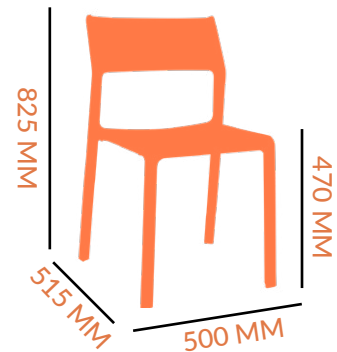

650 STOOL

DIMENSIONS

4.2 KG

FRAME: FIBREGLASS
POLYPROPYLENE
COLOUR OPTIONS:
ANTHRACITE
WHITE

STACKABLE: x 4 HIGH

SPECS

750 STOOL

DIMENSIONS

4.4 KG

FRAME: FIBREGLASS
POLYPROPYLENE
COLOUR OPTIONS:
ANTHRACITE
TAUPE
WHITE
MINT GREEN

STACKABLE: x 6 HIGH

SPECS

BENCH

DIMENSIONS

8.9 KG

FRAME: FIBREGLASS
POLYPROPYLENE
COLOUR OPTIONS:
ANTHRACITE
TAUPE
WHITE

SEAT PAD

0.8 KG

MATERIAL: OUTDOOR FOAM
COLOUR OPTIONS:
LIGHT GREY
UN-UPHOLSTERED

*IN-HOUSE UPHOLSTERY AVAILABLE

CHAIR

DIMENSIONS

 4.2 KG

FRAME: FIBREGLASS POLYPROPYLENE

COLOUR OPTIONS:

ANTHRACITE
TAUPE
WHITE
TEAL
ROSA
LIGHT GREY

CATAS

STACKABLE:  x 6 HIGH

SPECS

ARM CHAIR

DIMENSIONS

 4.7 KG