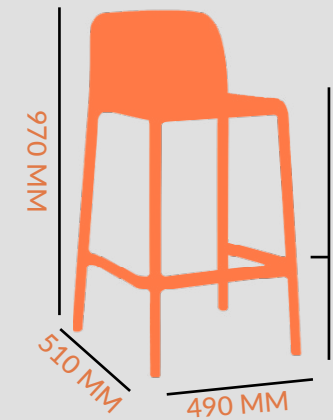

DIMENSIONS

 3.5 KG

FRAME: FIBREGLASS POLYPROPYLENE
COLOUR OPTIONS:
 ANTHRACITE
 TAUPE
 WHITE
 MINT GREEN
 MUSTARD

STACKABLE:  x 8 HIGH

FOOTGLIDES:
 (NON-SLIP, POP IN)  x 4

SPECS

CHAIR

DIMENSIONS

3.7 KG

FRAME: FIBREGLASS POLYPROPYLENE
COLOUR OPTIONS:
ANTHRACITE
TAUPE
WHITE
BLUE
AGAVE

STACKABLE: x 6 HIGH

SPECS

ARM CHAIR

DIMENSIONS

4.4 KG

FRAME: FIBREGLASS POLYPROPYLENE
COLOUR OPTIONS:
ANTHRACITE
TAUPE
WHITE
BLUE
AGAVE

STACKABLE: x 6 HIGH

SPECS

650 STOOL

DIMENSIONS

3.9 KG

FRAME: FIBREGLASS POLYPROPYLENE
COLOUR OPTIONS:
ANTHRACITE
TAUPE
WHITE

STACKABLE: x 4 HIGH

SPECS

750 STOOL

DIMENSIONS

4.3 KG

FRAME: FIBREGLASS POLYPROPYLENE
COLOUR OPTIONS:
ANTHRACITE
TAUPE
WHITE
BLUE
AGAVE

STACKABLE: x 6 HIGH

SPECS

ARM CHAIR

DIMENSIONS