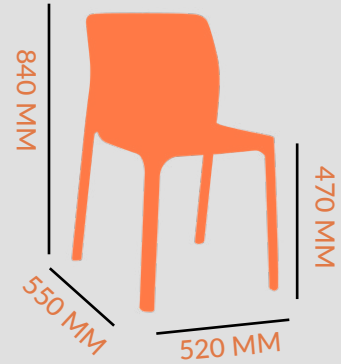

SPECS

STOOL

DIMENSIONS

5.6 KG
FRAME: STEEL
COLOUR OPTIONS:
 ANTHRACITE
 WHITE

STACKABLE: x 4 HIGH

SPECS

CHAIR

DIMENSIONS

4.7 KG
FRAME: STEEL
COLOUR OPTIONS:
 ANTHRACITE
 WHITE

STACKABLE: x 4 HIGH

SPECS

STOOL

DIMENSIONS

5 KG
FRAME: STEEL
COLOUR OPTIONS:
 ANTHRACITE
 WHITE

STACKABLE: x 4 HIGH

SPECS

ARM CHAIR

DIMENSIONS

 7.9 KG

FRAME: FIBREGLASS POLYPROPYLENE
COLOUR OPTIONS:
 TAUPE
 WHITE

STACKABLE:  NO

FOOTGLIDES:
 NON-SLIP RUBBER FEET

SPECS

SEAT PAD

DIMENSIONS

 3.5 KG

FRAME: FIBREGLASS POLYPROPYLENE
COLOUR OPTIONS:
 ANTHRACITE
 TAUPE
 WHITE
 MINT GREEN
 MUSTARD

STACKABLE:  x 8 HIGH

FOOTGLIDES:
 (NON-SLIP, POP IN)  x 4

SPECS

CHAIR

DIMENSIONS