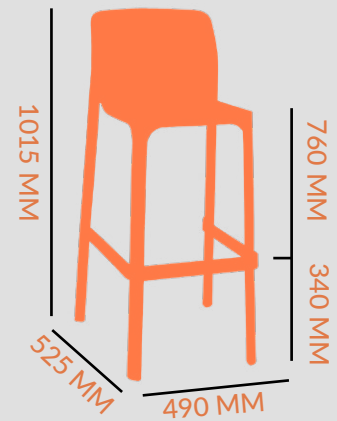

STACKABLE: x 6 HIGH

SPECS

650 STOOL

DIMENSIONS

3.9 KG

FRAME: FIBREGLASS POLYPROPYLENE
COLOUR OPTIONS:
ANTHRACITE
TAUPE
WHITE

STACKABLE: x 4 HIGH

SPECS

CHAIR RELAX

DIMENSIONS

4.7 KG

FRAME: FIBREGLASS
POLYPROPYLENE
COLOUR OPTIONS:
ANTHRACITE
TAUPE
WHITE
MINT GREEN

SEAT PAD

0.8 KG

MATERIAL: OUTDOOR FOAM
COLOUR OPTIONS:
DENIM
LIGHT GREY
UN-UPHOLSTERED

*IN-HOUSE UPHOLSTERY AVAILABLE

650 STOOL

DIMENSIONS

4.2 KG

FRAME: FIBREGLASS
POLYPROPYLENE
COLOUR OPTIONS:
ANTHRACITE
WHITE

STACKABLE: x 4 HIGH

SPECS

750 STOOL

DIMENSIONS

4.4 KG

FRAME: FIBREGLASS
POLYPROPYLENE
COLOUR OPTIONS:
ANTHRACITE
TAUPE
WHITE
MINT GREEN

STACKABLE: x 6 HIGH

SPECS

BENCH

DIMENSIONS

8.9 KG

FRAME: FIBREGLASS
POLYPROPYLENE
COLOUR OPTIONS:
ANTHRACITE
TAUPE
WHITE