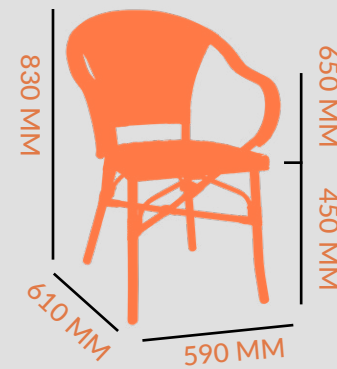

STACKABLE:  x 12

 2.7 KG

FRAME: FIBREGLASS POLYPROPYLENE
COLOUR OPTIONS:
 ANTHRACITE
 AGAVE
 TOBACCO
 WHITE

FOOT STOOL

POGGIO

DIMENSIONS

SPECS

ALUMINIUM GAUGE: 1.5 MM

TUBE:  28 MM

STACKABLE:  x 6 HIGH

SPECS

 3.5 KG

FRAME: ALUMINIUM/
 SYNTHETIC WICKER
COLOUR OPTIONS:
 BLACK/ WHITE
 GREY/ WHITE

CHAIR

DIMENSIONS

SPECS

 3.8 KG

FRAME: ALUMINIUM/
 SYNTHETIC WICKER
COLOUR OPTIONS:
 BLACK/ WHITE
 GREY/ WHITE

ARM CHAIR

DIMENSIONS

ALUMINIUM GAUGE: 1.5 MM

TUBE:  28 MM

STACKABLE:  x 4 HIGH

SPECS

 5 KG

FRAME: ALUMINIUM/
 SYNTHETIC WICKER
COLOUR OPTIONS:
 BLACK/ WHITE
 GREY/ WHITE

STOOL

DIMENSIONS

SPECS

ALUMINIUM GAUGE: 1.5 MM

TUBE:  28 MM

STACKABLE:  x 3 HIGH