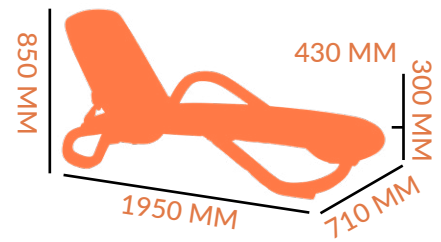

SUNLOUNGE

DIMENSIONS

13.5 KG

FRAME: POLYPROPYLENE
COLOUR OPTIONS:
BLUE/ WHITE
TAUPE/ WHITE

STACKABLE:

X 4 HIGH

FOOTGLIDES:

(NON-SLIP FEET WITH 2 WHEELS)

SPECS

SUNLOUNGE