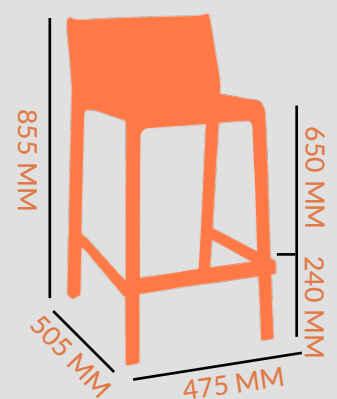

650 STOOL

DIMENSIONS

4.2 KG

FRAME: FIBREGLASS
POLYPROPYLENE
COLOUR OPTIONS:
ANTHRACITE
WHITE

STACKABLE: x 4 HIGH

SPECS

750 STOOL

DIMENSIONS

COLOUR OPTIONS:

ANTHRACITE
TAUPE
WHITE
TEAL
ROSA
LIGHT GREY

CATAS

STACKABLE:  x 6 HIGH

SPECS

ARM CHAIR

DIMENSIONS

 4.7 KG

650 STOOL

DIMENSIONS

 4.8 KG

FRAME: FIBREGLASS POLYPROPYLENE

COLOUR OPTIONS:

ANTHRACITE
TAUPE
WHITE

CATAS

STACKABLE:  x 6 HIGH

SPECS

750 STOOL

DIMENSIONS

 5.1 KG

FRAME: FIBREGLASS POLYPROPYLENE

COLOUR OPTIONS:

ANTHRACITE
TAUPE
WHITE
TEAL
ROSA
LIGHT GREY

CATAS