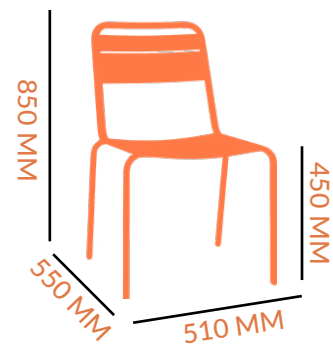

[VIEW SPECS](#)

SUN LOUNGE

CHAIR

DIMENSIONS

3 KG
FRAME: ALUMINIUM
COLOUR OPTIONS:
 ANTHRACITE
 WHITE

STACKABLE: x 4 HIGH

SPECS

STOOL

DIMENSIONS

3.8 KG
FRAME: ALUMINIUM
COLOUR OPTIONS:
 ANTHRACITE
 WHITE

STACKABLE: x 4 HIGH

SPECS

CHAIR

DIMENSIONS

4 KG
FRAME: STEEL
COLOUR OPTIONS:
 ANTHRACITE
 GREY
 WHITE

STACKABLE: x 4 HIGH

SPECS

STOOL

DIMENSIONS

5.6 KG
FRAME: STEEL
COLOUR OPTIONS:
 ANTHRACITE
 WHITE

STACKABLE: x 4 HIGH

SPECS

CHAIR

DIMENSIONS

4.7 KG
FRAME: STEEL
COLOUR OPTIONS:
 ANTHRACITE
 WHITE

STACKABLE: x 4 HIGH

SPECS

STOOL

DIMENSIONS

5 KG
FRAME: STEEL
COLOUR OPTIONS:
 ANTHRACITE
 WHITE

STACKABLE: x 4 HIGH

SPECS