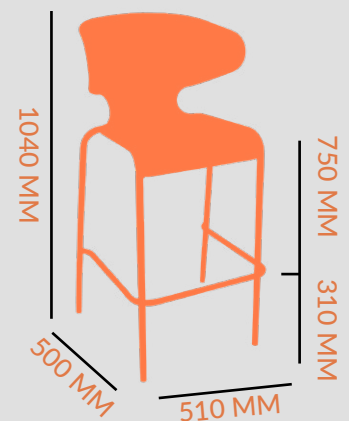

[VIEW SPECS](#)

SUN LOUNGE

CHAIR

DIMENSIONS

3 KG
FRAME: ALUMINIUM
COLOUR OPTIONS:
 ANTHRACITE
 WHITE

STACKABLE: x 4 HIGH

SPECS

STOOL

DIMENSIONS

3.8 KG
FRAME: ALUMINIUM
COLOUR OPTIONS:
 ANTHRACITE
 WHITE

STACKABLE: x 4 HIGH

SPECS

CHAIR

DIMENSIONS

4 KG
FRAME: STEEL
COLOUR OPTIONS:
 ANTHRACITE
 GREY
 WHITE

STACKABLE: x 4 HIGH

SPECS

STOOL

DIMENSIONS

5.6 KG
FRAME: STEEL
COLOUR OPTIONS:
 ANTHRACITE
 WHITE

STACKABLE: x 4 HIGH

SPECS

CHAIR

DIMENSIONS

4.7 KG
FRAME: STEEL
COLOUR OPTIONS:
 ANTHRACITE
 WHITE

STACKABLE: x 4 HIGH

SPECS

STOOL

DIMENSIONS

5 KG
FRAME: STEEL
COLOUR OPTIONS:
 ANTHRACITE
 WHITE

STACKABLE: x 4 HIGH

SPECS