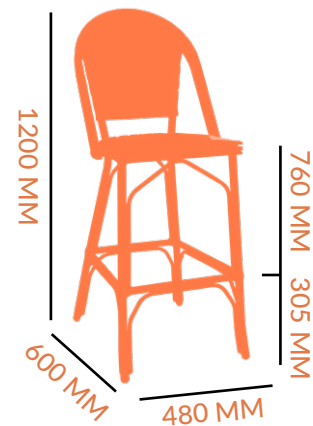

STACKABLE:  x 4 HIGH

SPECS

[VIEW PAGE](#)

[DOWNLOAD](#)

ARMCHAIR

DIMENSIONS

 8.2 KG

FRAME: FIBREGLASS POLYPROPYLENE

TUBE:  28 MM

STACKABLE:  x 6 HIGH

SPECS

 3.5 KG

FRAME: ALUMINIUM/
 SYNTHETIC WICKER
COLOUR OPTIONS:
 BLACK/ WHITE
 GREY/ WHITE

CHAIR

DIMENSIONS

SPECS

 3.8 KG

FRAME: ALUMINIUM/
 SYNTHETIC WICKER
COLOUR OPTIONS:
 BLACK/ WHITE
 GREY/ WHITE

ARM CHAIR

DIMENSIONS

ALUMINIUM GAUGE: 1.5 MM

TUBE:  28 MM

STACKABLE:  x 4 HIGH

SPECS

 5 KG

FRAME: ALUMINIUM/
 SYNTHETIC WICKER
COLOUR OPTIONS:
 BLACK/ WHITE
 GREY/ WHITE

STOOL

DIMENSIONS

SPECS

ALUMINIUM GAUGE: 1.5 MM

TUBE:  28 MM

STACKABLE:  x 3 HIGH