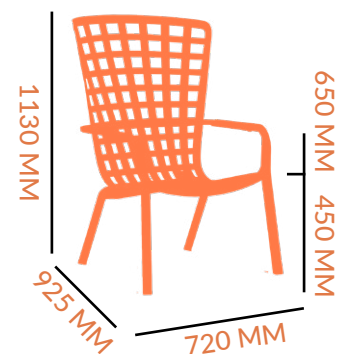

650 STOOL

DIMENSIONS

4.2 KG

FRAME: FIBREGLASS
POLYPROPYLENE
COLOUR OPTIONS:
ANTHRACITE
WHITE

STACKABLE: x 4 HIGH

SPECS

750 STOOL

DIMENSIONS

650 STOOL

DIMENSIONS

 4.8 KG

FRAME: FIBREGLASS POLYPROPYLENE

COLOUR OPTIONS:

ANTHRACITE
TAUPE
WHITE

CATAS

STACKABLE:  x 6 HIGH

SPECS

750 STOOL

DIMENSIONS

 5.1 KG

FRAME: FIBREGLASS POLYPROPYLENE

COLOUR OPTIONS:

ANTHRACITE
TAUPE
WHITE
TEAL
ROSA
LIGHT GREY

CATAS

STACKABLE:  x 4 HIGH

SPECS

[VIEW PAGE](#)

[DOWNLOAD](#)

ARMCHAIR

DIMENSIONS

 8.2 KG

FRAME: FIBREGLASS POLYPROPYLENE