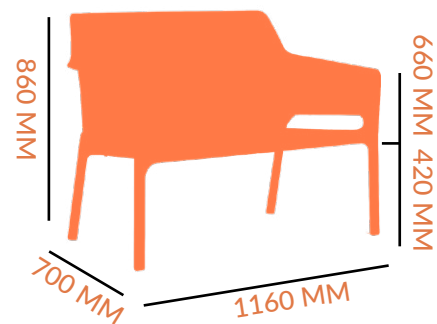

CHAIR RELAX

DIMENSIONS

4.7 KG

FRAME: FIBREGLASS
POLYPROPYLENE
COLOUR OPTIONS:
ANTHRACITE
TAUPE
WHITE
MINT GREEN

SEAT PAD

0.8 KG

MATERIAL: OUTDOOR FOAM
COLOUR OPTIONS:
DENIM
LIGHT GREY
UN-UPHOLSTERED

*IN-HOUSE UPHOLSTERY AVAILABLE

650 STOOL

DIMENSIONS

4.2 KG

FRAME: FIBREGLASS
POLYPROPYLENE
COLOUR OPTIONS:
ANTHRACITE
WHITE

STACKABLE: x 4 HIGH

SPECS

750 STOOL

DIMENSIONS

4.4 KG

FRAME: FIBREGLASS
POLYPROPYLENE
COLOUR OPTIONS:
ANTHRACITE
TAUPE
WHITE
MINT GREEN

STACKABLE: x 6 HIGH

SPECS

BENCH

DIMENSIONS

8.9 KG

FRAME: FIBREGLASS
POLYPROPYLENE
COLOUR OPTIONS:
ANTHRACITE
TAUPE
WHITE

SEAT PAD

0.8 KG

MATERIAL: OUTDOOR FOAM
COLOUR OPTIONS:
LIGHT GREY
UN-UPHOLSTERED

*IN-HOUSE UPHOLSTERY AVAILABLE

CHAIR

DIMENSIONS

 4.2 KG

FRAME: FIBREGLASS POLYPROPYLENE