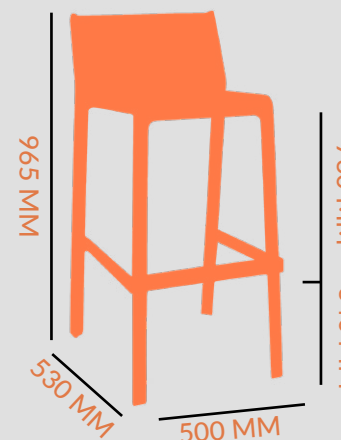

650 STOOL

DIMENSIONS

4.2 KG

FRAME: FIBREGLASS
POLYPROPYLENE
COLOUR OPTIONS:
ANTHRACITE
WHITE

STACKABLE: x 4 HIGH

SPECS

750 STOOL

DIMENSIONS

650 STOOL

DIMENSIONS

 4.8 KG

FRAME: FIBREGLASS POLYPROPYLENE

COLOUR OPTIONS:

ANTHRACITE
TAUPE
WHITE

CATAS

STACKABLE:  x 6 HIGH

SPECS

750 STOOL

DIMENSIONS

 5.1 KG

FRAME: FIBREGLASS POLYPROPYLENE

COLOUR OPTIONS:

ANTHRACITE
TAUPE
WHITE
TEAL
ROSA
LIGHT GREY

CATAS

STACKABLE:  x 4 HIGH

SPECS

[VIEW PAGE](#)

[DOWNLOAD](#)

ARMCHAIR

DIMENSIONS

 8.2 KG

FRAME: FIBREGLASS POLYPROPYLENE