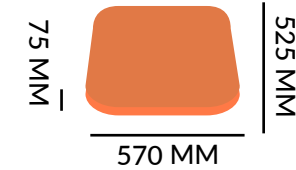

750 STOOL

DIMENSIONS

4.3 KG

FRAME: FIBREGLASS POLYPROPYLENE
COLOUR OPTIONS:
ANTHRACITE
TAUPE
WHITE
BLUE
AGAVE

STACKABLE: x 6 HIGH

SPECS

ARM CHAIR

DIMENSIONS

4.1 KG

FRAME: FIBREGLASS
POLYPROPYLENE
COLOUR OPTIONS:
ANTHRACITE
TAUPE
WHITE
MINT GREEN
MUSTARD

SEAT PAD

0.5 KG

MATERIAL: OUTDOOR FOAM
COLOUR OPTIONS:
DENIM
LIGHT GREY
UNUPHOLSTERED

*IN-HOUSE UPHOLSTERY AVAILABLE

CHAIR RELAX

DIMENSIONS

4.7 KG

FRAME: FIBREGLASS
POLYPROPYLENE
COLOUR OPTIONS:
ANTHRACITE
TAUPE
WHITE
MINT GREEN

SEAT PAD

0.8 KG

MATERIAL: OUTDOOR FOAM
COLOUR OPTIONS:
DENIM
LIGHT GREY
UN-UPHOLSTERED

*IN-HOUSE UPHOLSTERY AVAILABLE

650 STOOL

DIMENSIONS

4.2 KG

FRAME: FIBREGLASS
POLYPROPYLENE
COLOUR OPTIONS:
ANTHRACITE
WHITE

STACKABLE: x 4 HIGH

SPECS

750 STOOL

DIMENSIONS