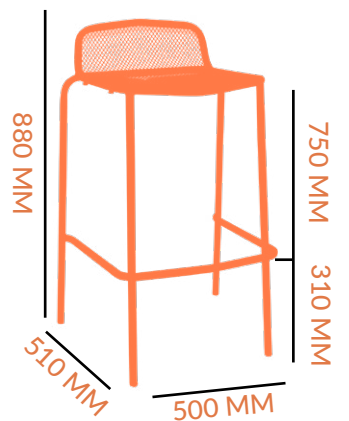

[VIEW SPECS](#)

SUN LOUNGE

CHAIR

DIMENSIONS

3 KG
FRAME: ALUMINIUM
COLOUR OPTIONS:
 ANTHRACITE
 WHITE

STACKABLE: x 4 HIGH

SPECS

STOOL

DIMENSIONS

3.8 KG
FRAME: ALUMINIUM
COLOUR OPTIONS:
 ANTHRACITE
 WHITE

STACKABLE: x 4 HIGH

SPECS

CHAIR

DIMENSIONS

4 KG
FRAME: STEEL
COLOUR OPTIONS:
 ANTHRACITE
 GREY
 WHITE

STACKABLE: x 4 HIGH

SPECS

STOOL

DIMENSIONS

5.6 KG
FRAME: STEEL
COLOUR OPTIONS:
 ANTHRACITE
 WHITE

STACKABLE: x 4 HIGH

SPECS

CHAIR

DIMENSIONS

4.7 KG
FRAME: STEEL
COLOUR OPTIONS:
 ANTHRACITE
 WHITE

STACKABLE: x 4 HIGH

SPECS

STOOL

DIMENSIONS

5 KG
FRAME: STEEL
COLOUR OPTIONS:
 ANTHRACITE
 WHITE

STACKABLE: x 4 HIGH

SPECS