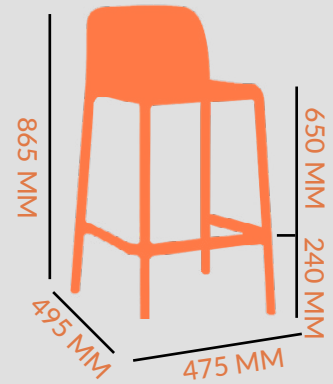

DIMENSIONS

 3.5 KG

FRAME: FIBREGLASS POLYPROPYLENE
COLOUR OPTIONS:
 ANTHRACITE
 TAUPE
 WHITE
 MINT GREEN
 MUSTARD

STACKABLE:  x 8 HIGH

FOOTGLIDES:
 (NON-SLIP, POP IN)  x 4

SPECS

CHAIR

DIMENSIONS

3.7 KG

FRAME: FIBREGLASS POLYPROPYLENE
COLOUR OPTIONS:
ANTHRACITE
TAUPE
WHITE
BLUE
AGAVE

STACKABLE: x 6 HIGH

SPECS

ARM CHAIR

DIMENSIONS

4.4 KG

FRAME: FIBREGLASS POLYPROPYLENE
COLOUR OPTIONS:
ANTHRACITE
TAUPE
WHITE
BLUE
AGAVE

STACKABLE: x 6 HIGH

SPECS

650 STOOL

DIMENSIONS

3.9 KG

FRAME: FIBREGLASS POLYPROPYLENE
COLOUR OPTIONS:
ANTHRACITE
TAUPE
WHITE

STACKABLE: x 4 HIGH

SPECS

750 STOOL

DIMENSIONS

4.3 KG

FRAME: FIBREGLASS POLYPROPYLENE
COLOUR OPTIONS:
ANTHRACITE
TAUPE
WHITE
BLUE
AGAVE

STACKABLE: x 6 HIGH

SPECS

ARM CHAIR

DIMENSIONS