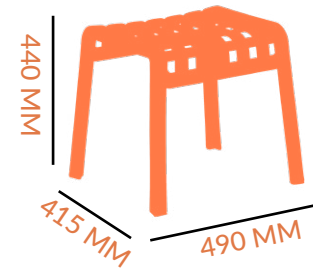

650 STOOL

DIMENSIONS

 4.8 KG

FRAME: FIBREGLASS POLYPROPYLENE

COLOUR OPTIONS:

ANTHRACITE
TAUPE
WHITE

CATAS

STACKABLE:  x 6 HIGH

SPECS

750 STOOL

DIMENSIONS

 5.1 KG

FRAME: FIBREGLASS POLYPROPYLENE

COLOUR OPTIONS:

ANTHRACITE
TAUPE
WHITE
TEAL
ROSA
LIGHT GREY

CATAS

STACKABLE:  x 4 HIGH

SPECS

[VIEW PAGE](#)

[DOWNLOAD](#)

ARMCHAIR

DIMENSIONS

 8.2 KG

FRAME: FIBREGLASS POLYPROPYLENE

STACKABLE:  x 12

 2.7 KG

FRAME: FIBREGLASS POLYPROPYLENE
COLOUR OPTIONS:
 ANTHRACITE
 AGAVE
 TOBACCO
 WHITE

FOOT STOOL

POGGIO

DIMENSIONS

SPECS

ALUMINIUM GAUGE: 1.5 MM