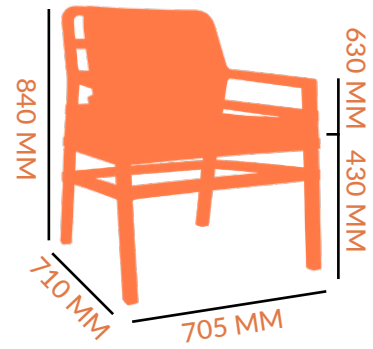

DIMENSIONS

3.8 KG
FRAME: ALUMINIUM
COLOUR OPTIONS:
 ANTHRACITE
 WHITE

STACKABLE: x 4 HIGH

SPECS

CHAIR

DIMENSIONS

4 KG
FRAME: STEEL
COLOUR OPTIONS:
 ANTHRACITE
 GREY
 WHITE

STACKABLE: x 4 HIGH

SPECS

STOOL

DIMENSIONS

5.6 KG
FRAME: STEEL
COLOUR OPTIONS:
 ANTHRACITE
 WHITE

STACKABLE: x 4 HIGH

SPECS

CHAIR

DIMENSIONS

4.7 KG
FRAME: STEEL
COLOUR OPTIONS:
 ANTHRACITE
 WHITE

STACKABLE: x 4 HIGH

SPECS

STOOL

DIMENSIONS

5 KG
FRAME: STEEL
COLOUR OPTIONS:
 ANTHRACITE
 WHITE

STACKABLE: x 4 HIGH

SPECS

ARM CHAIR

DIMENSIONS

 7.9 KG

FRAME: FIBREGLASS POLYPROPYLENE
COLOUR OPTIONS:
 TAUPE
 WHITE

STACKABLE:  NO

FOOTGLIDES:
 NON-SLIP RUBBER FEET

SPECS

SEAT PAD