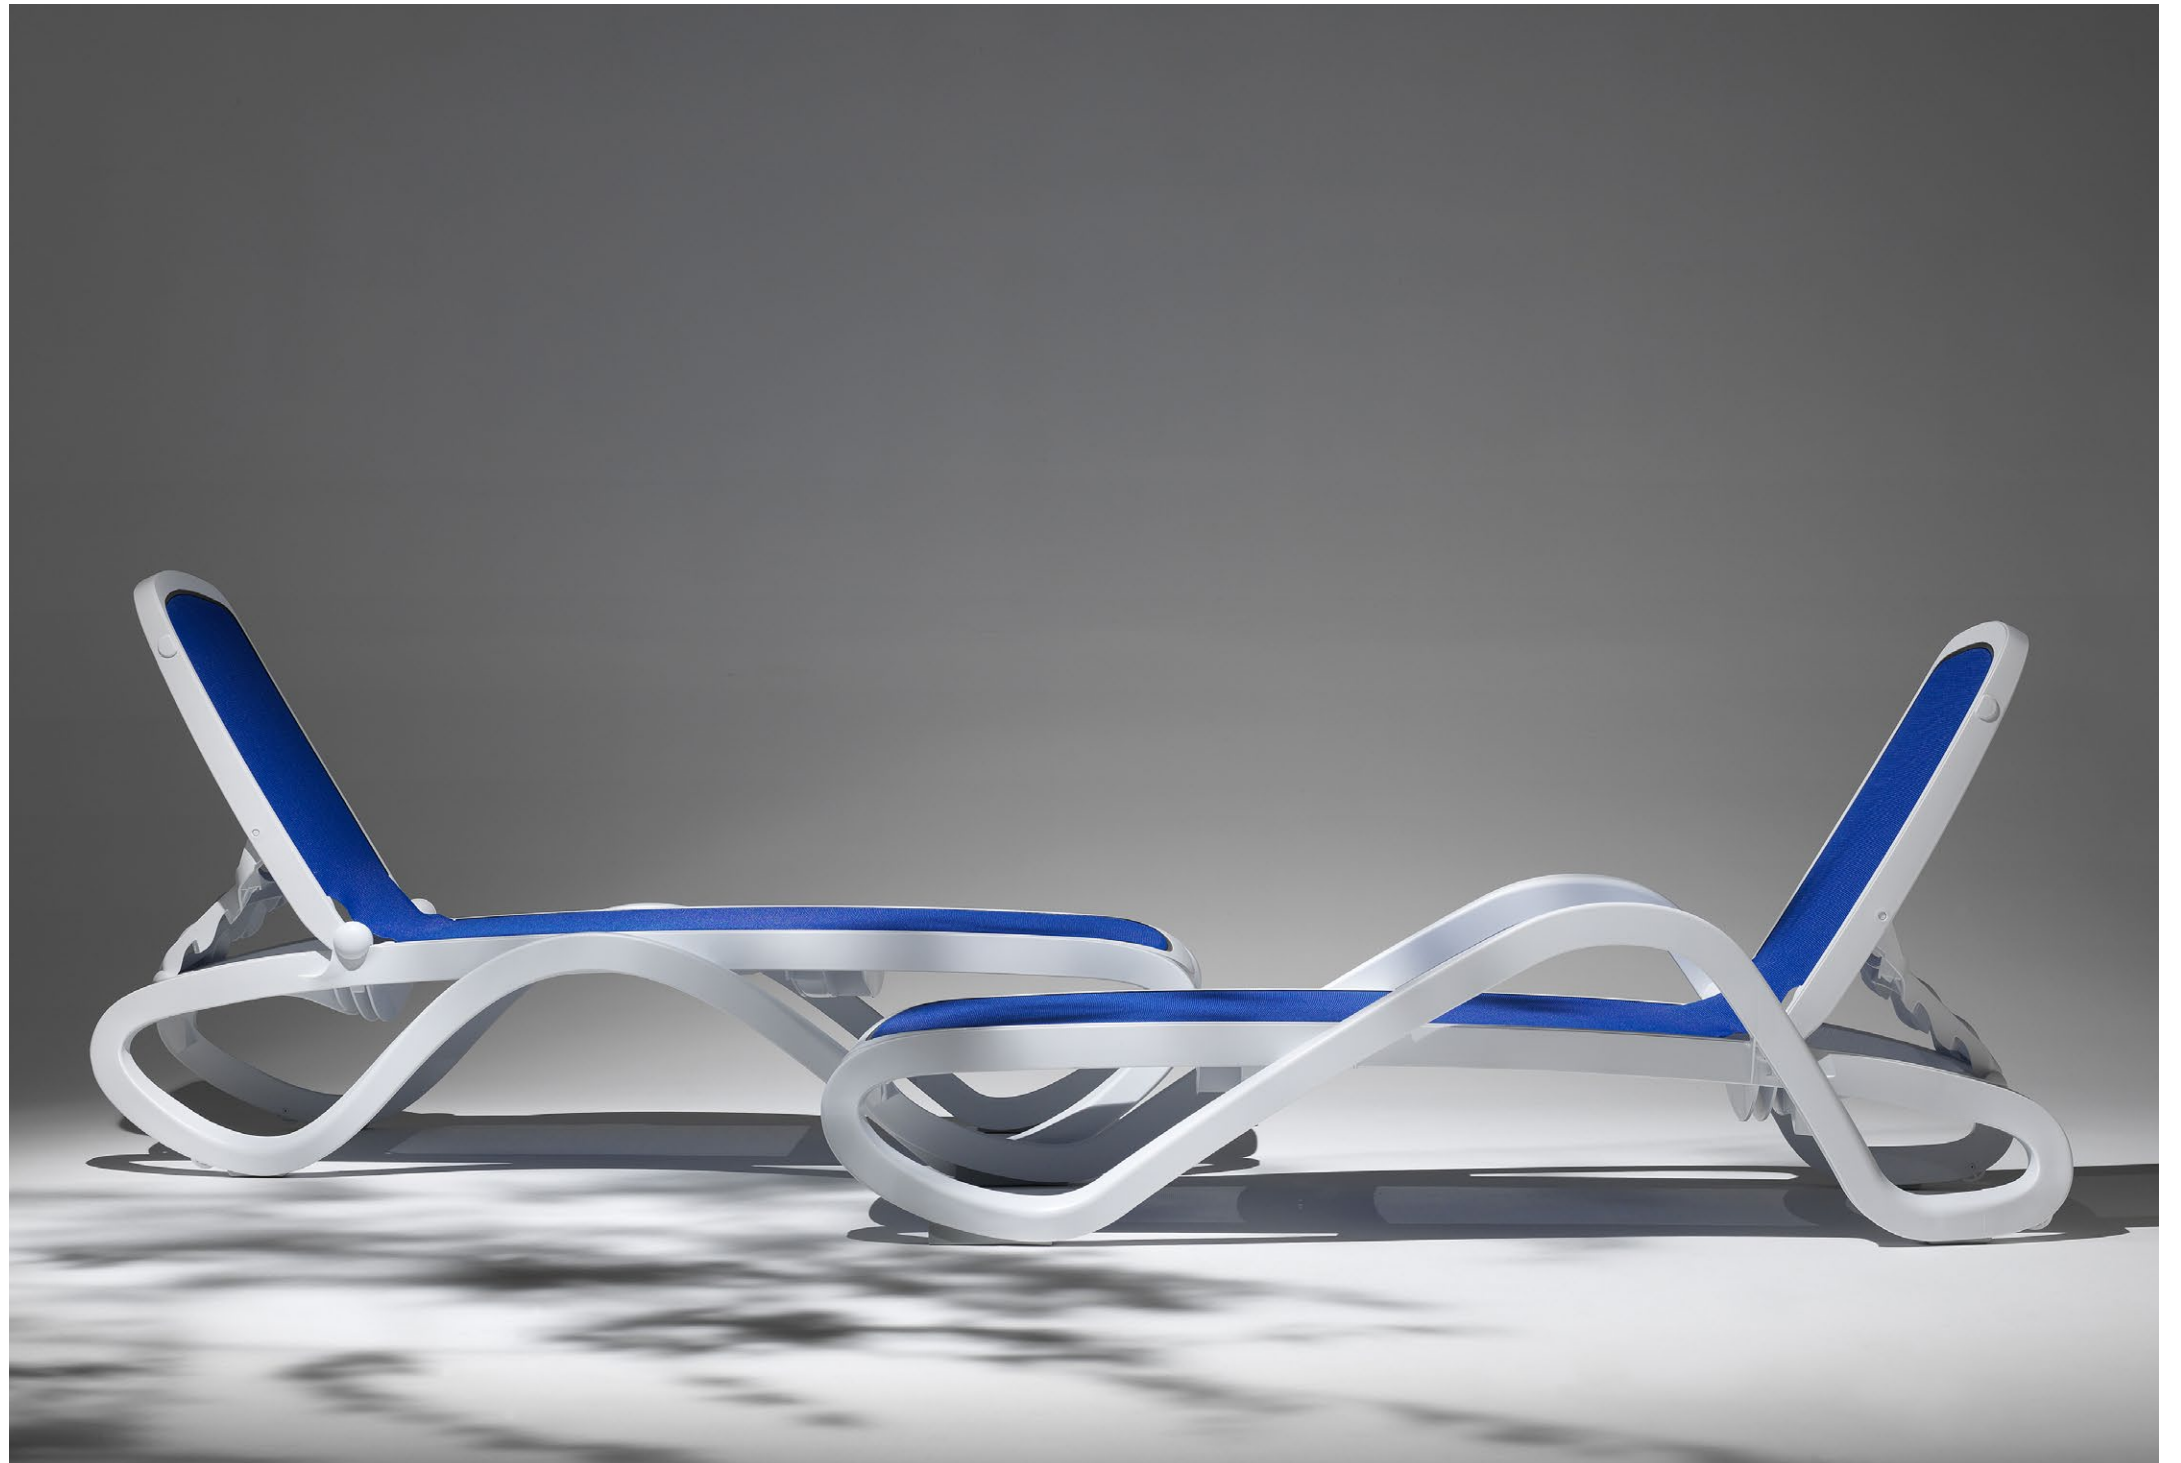

BARBADOS | SUNLOUNGE |

Made in Italy

Outdoor Use

Warranty 24 months

The Barbados Sunlounge with arms, is contemporary in design & consists of a polypropylene frame with a breathable & synthetic fabric infill. The sunlounges feature a 4 setting adjustable back rest and non slip feet with small wheels for eortless repositioning. Available in white with blue or taupe.

[VIEW SPECS](#)

BARBADOS