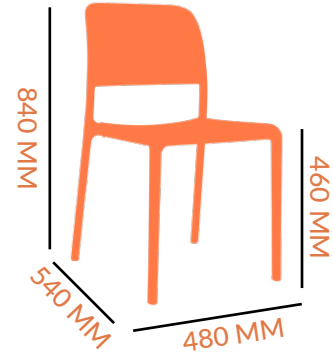

4.7 KG
FRAME: STEEL
COLOUR OPTIONS:
 ANTHRACITE
 WHITE

STACKABLE: x 4 HIGH

SPECS

STOOL

DIMENSIONS

5 KG
FRAME: STEEL
COLOUR OPTIONS:
 ANTHRACITE
 WHITE

STACKABLE: x 4 HIGH

SPECS

DIMENSIONS

 3.5 KG

FRAME: FIBREGLASS POLYPROPYLENE
COLOUR OPTIONS:
 ANTHRACITE
 TAUPE
 WHITE
 MINT GREEN
 MUSTARD

STACKABLE:  x 8 HIGH

FOOTGLIDES:
 (NON-SLIP, POP IN)  x 4

SPECS

CHAIR

DIMENSIONS

3.7 KG

FRAME: FIBREGLASS POLYPROPYLENE
COLOUR OPTIONS:
ANTHRACITE
TAUPE
WHITE
BLUE
AGAVE

STACKABLE: x 6 HIGH

SPECS

ARM CHAIR

DIMENSIONS

4.4 KG

FRAME: FIBREGLASS POLYPROPYLENE
COLOUR OPTIONS:
ANTHRACITE
TAUPE
WHITE
BLUE
AGAVE

STACKABLE: x 6 HIGH

SPECS

650 STOOL

DIMENSIONS

3.9 KG

FRAME: FIBREGLASS POLYPROPYLENE
COLOUR OPTIONS:
ANTHRACITE
TAUPE
WHITE

STACKABLE: x 4 HIGH

SPECS