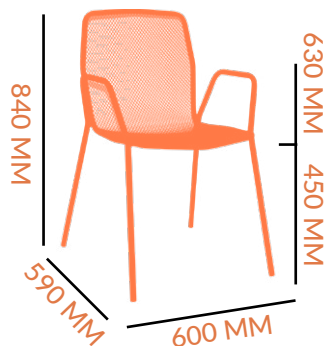

[VIEW SPECS](#)

SUN LOUNGE

CHAIR

DIMENSIONS

3 KG
FRAME: ALUMINIUM
COLOUR OPTIONS:
 ANTHRACITE
 WHITE

STACKABLE: x 4 HIGH

SPECS

STOOL

DIMENSIONS

3.8 KG
FRAME: ALUMINIUM
COLOUR OPTIONS:
 ANTHRACITE
 WHITE

STACKABLE: x 4 HIGH

SPECS

CHAIR

DIMENSIONS

4 KG
FRAME: STEEL
COLOUR OPTIONS:
 ANTHRACITE
 GREY
 WHITE

STACKABLE: x 4 HIGH

SPECS

STOOL

DIMENSIONS

5.6 KG
FRAME: STEEL
COLOUR OPTIONS:
 ANTHRACITE
 WHITE

STACKABLE: x 4 HIGH

SPECS

CHAIR

DIMENSIONS

4.7 KG
FRAME: STEEL
COLOUR OPTIONS:
 ANTHRACITE
 WHITE

STACKABLE: x 4 HIGH

SPECS

STOOL

DIMENSIONS

5 KG
FRAME: STEEL
COLOUR OPTIONS:
 ANTHRACITE
 WHITE

STACKABLE: x 4 HIGH

SPECS