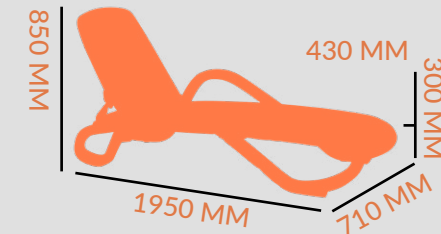

DIMENSIONS

13.5 KG

FRAME: POLYPROPYLENE
COLOUR OPTIONS:
TAUPE
WHITE

STACKABLE:

X 4 HIGH

FOOTGLIDES:

(NON-SLIP FEET WITH 2 WHEELS)

SPECS