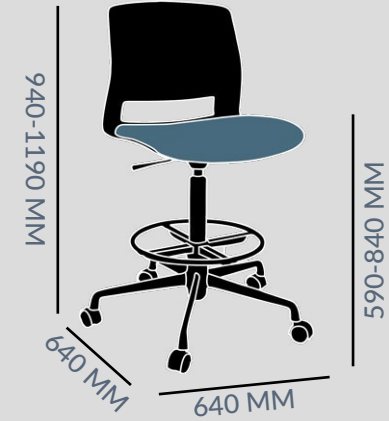

4 LEG - ARM CHAIR

9.15 KG

**FRAME:** SOLID IRON 12 MM  
**TEXTILE OPTIONS:**  
 FABRIC GREY  
 FABRIC BLACK  
**FRAME FINISHES:**  
 BLACK  
 WHITE

SLED - CHAIR

10.85 KG

**FRAME:** SOLID IRON 12 MM  
**TEXTILE OPTIONS:**  
 FABRIC GREY  
 FABRIC BLACK  
**FRAME FINISHES:**  
 BLACK  
 WHITE

SLED - ARM CHAIR

7.9 KG

**FRAME:** CAST ALUMINIUM  
**TEXTILE OPTIONS:**  
 FABRIC GREY  
 FABRIC BLACK  
**FRAME FINISHES:**  
 BLACK  
 WHITE

CASTOR - CHAIR

9.9 KG

**FRAME:** CAST ALUMINIUM  
**TEXTILE OPTIONS:**  
 FABRIC GREY  
 FABRIC BLACK  
**FRAME FINISHES:**  
 BLACK  
 WHITE

CASTOR - ARM CHAIR

10.8 KG

**FRAME:** SOLID IRON 12 MM  
**TEXTILE OPTIONS:**  
 FABRIC GREY  
 FABRIC BLACK  
**FRAME FINISHES:**  
 BLACK  
 WHITE

SLED - STOOL

10.45 KG

**FRAME:** CAST ALUMINIUM  
**TEXTILE OPTIONS:**  
 FABRIC GREY  
 FABRIC BLACK  
**FRAME FINISHES:**  
 BLACK  
 WHITE