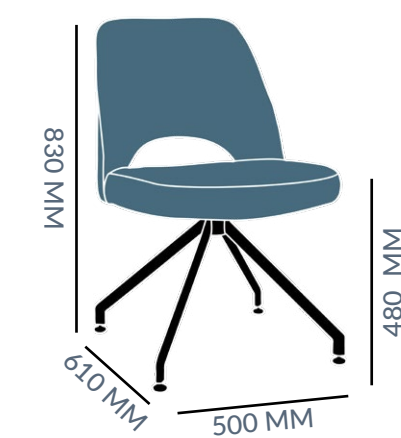

OFFICE - ARM CHAIR

9.1 - 9.5 KG
FRAME: MILD STEEL
TEXTILE OPTIONS:
GRAVITY
EASTWOOD
VINYL
UNUPHOLSTERED
FRAME FINISHES:
BLACK