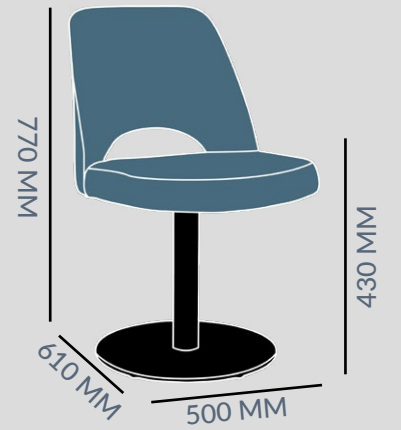

BLADE - CHAIR

**9.1 - 9.5 KG**  
**FRAME:** MILD STEEL  
**TEXTILE OPTIONS:**  
GRAVITY  
EASTWOOD  
VINYL  
UNUPHOLSTERED  
**FRAME FINISHES:**  
BLACK

TRESTLE - CHAIR

**11.4 - 11.9 KG**  
**FRAME:** MILD STEEL  
**TEXTILE OPTIONS:**  
GRAVITY  
EASTWOOD  
VINYL  
UNUPHOLSTERED  
**FRAME FINISHES:**  
BLACK

CASTOR - CHAIR

**M.S 22.1 - 22.5 KG** **S.S 22.5 - 22.9 KG**  
**FRAME:** MILD STEEL  
**TEXTILE OPTIONS:**  
GRAVITY  
EASTWOOD  
VINYL  
UNUPHOLSTERED  
**FRAME FINISHES:**  
BLACK  
STAINLESS STEEL

DISC - CHAIR