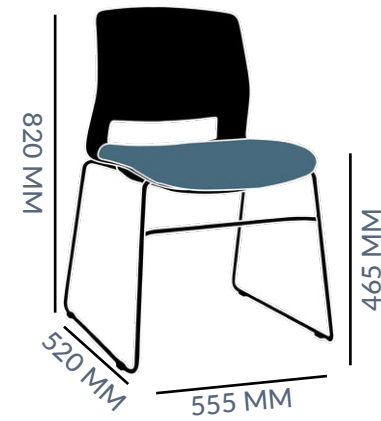

UNUPHOLSTERED

9.15 KG

FRAME: SOLID IRON 12 MM
TEXTILE OPTIONS:
FABRIC GREY
FABRIC BLACK
FRAME FINISHES:
BLACK
WHITE