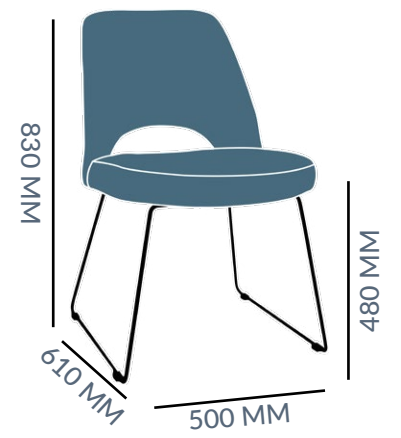

10 - 10.4 KG
FRAME: MILD STEEL
TEXTILE OPTIONS:
GRAVITY
EASTWOOD
VINYL
UNUPHOLSTERED
FRAME FINISHES:
BLACK