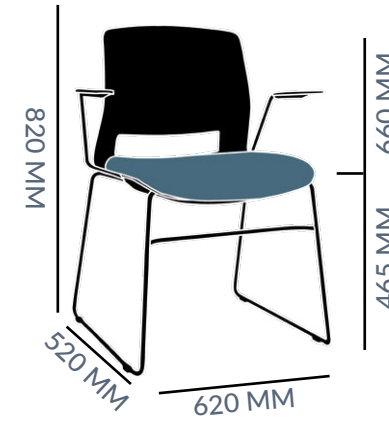

VINYL BLUE

VINYL CHARCOAL

VINYL BLACK

8.35 KG

**FRAME:** MILD STEEL TUBE  
**TEXTILE OPTIONS:**  
 FABRIC GREY  
 FABRIC BLACK  
**FRAME FINISHES:**  
 BLACK  
 WHITE

4 LEG - CHAIR

10.05 KG

**FRAME:** MILD STEEL TUBE  
**TEXTILE OPTIONS:**  
 FABRIC GREY  
 FABRIC BLACK  
**FRAME FINISHES:**  
 BLACK  
 WHITE

4 LEG - ARM CHAIR

9.15 KG

**FRAME:** SOLID IRON 12 MM  
**TEXTILE OPTIONS:**  
 FABRIC GREY  
 FABRIC BLACK  
**FRAME FINISHES:**  
 BLACK  
 WHITE

SLED - CHAIR

10.85 KG

**FRAME:** SOLID IRON 12 MM  
**TEXTILE OPTIONS:**  
 FABRIC GREY  
 FABRIC BLACK  
**FRAME FINISHES:**  
 BLACK  
 WHITE