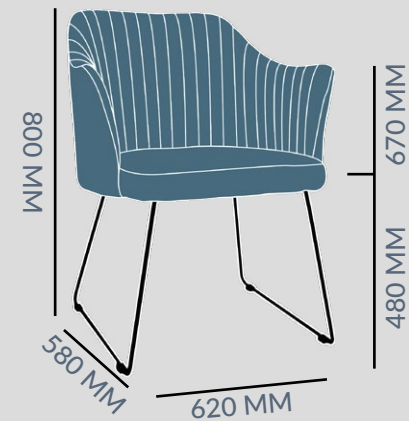

SLED - CHAIR

11.2 KG
FRAME: MILD STEEL
TEXTILE OPTIONS:
GRAVITY
UNUPHOLSTERED
FRAME FINISHES:
BLACK (SEMI GLOSS)