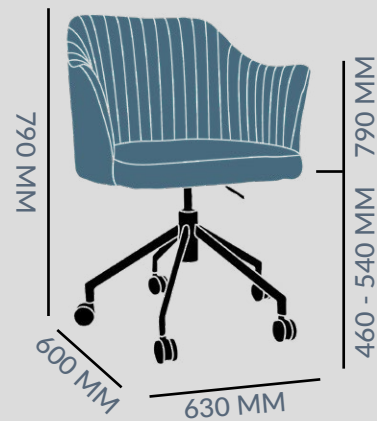

12.6 KG
FRAME: MILD STEEL
TEXTILE OPTIONS:
GRAVITY
UNUPHOLSTERED
FRAME FINISHES:
BLACK