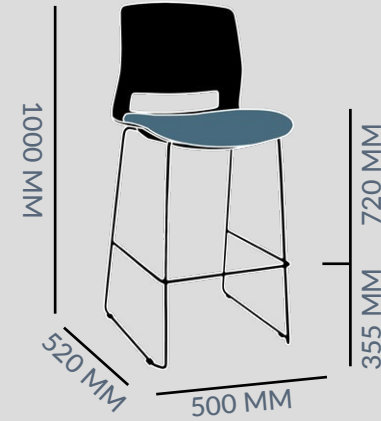

SLED - ARM CHAIR

7.9 KG

**FRAME:** CAST ALUMINIUM  
**TEXTILE OPTIONS:**  
 FABRIC GREY  
 FABRIC BLACK  
**FRAME FINISHES:**  
 BLACK  
 WHITE

CASTOR - CHAIR

9.9 KG

**FRAME:** CAST ALUMINIUM  
**TEXTILE OPTIONS:**  
 FABRIC GREY  
 FABRIC BLACK  
**FRAME FINISHES:**  
 BLACK  
 WHITE

CASTOR - ARM CHAIR

10.8 KG

**FRAME:** SOLID IRON 12 MM  
**TEXTILE OPTIONS:**  
 FABRIC GREY  
 FABRIC BLACK  
**FRAME FINISHES:**  
 BLACK  
 WHITE

SLED - STOOL

10.45 KG

**FRAME:** CAST ALUMINIUM  
**TEXTILE OPTIONS:**  
 FABRIC GREY  
 FABRIC BLACK  
**FRAME FINISHES:**  
 BLACK  
 WHITE