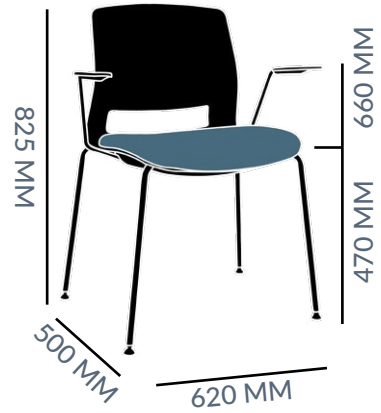

VINYL BLUE

VINYL CHARCOAL

VINYL BLACK

8.35 KG

**FRAME:** MILD STEEL TUBE  
**TEXTILE OPTIONS:**  
 FABRIC GREY  
 FABRIC BLACK  
**FRAME FINISHES:**  
 BLACK  
 WHITE

4 LEG - CHAIR

10.05 KG

**FRAME:** MILD STEEL TUBE  
**TEXTILE OPTIONS:**  
 FABRIC GREY  
 FABRIC BLACK  
**FRAME FINISHES:**  
 BLACK  
 WHITE