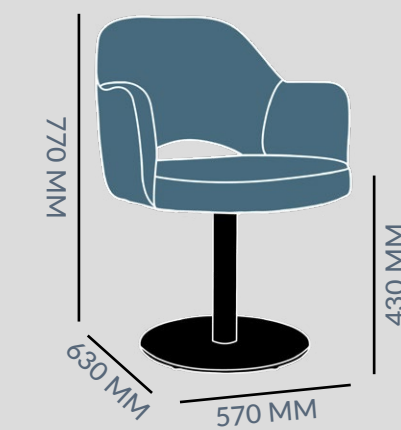

BLADE - CHAIR

**9.1 - 9.5 KG**  
**FRAME:** MILD STEEL  
**TEXTILE OPTIONS:**  
GRAVITY  
EASTWOOD  
VINYL  
UNUPHOLSTERED  
**FRAME FINISHES:**  
BLACK

TRESTLE - CHAIR

**11.4 - 11.9 KG**  
**FRAME:** MILD STEEL  
**TEXTILE OPTIONS:**  
GRAVITY  
EASTWOOD  
VINYL  
UNUPHOLSTERED  
**FRAME FINISHES:**  
BLACK

CASTOR - CHAIR

**M.S 22.1 - 22.5 KG** **S.S 22.5 - 22.9 KG**  
**FRAME:** MILD STEEL  
**TEXTILE OPTIONS:**  
GRAVITY  
EASTWOOD  
VINYL  
UNUPHOLSTERED  
**FRAME FINISHES:**  
BLACK  
STAINLESS STEEL

DISC - CHAIR