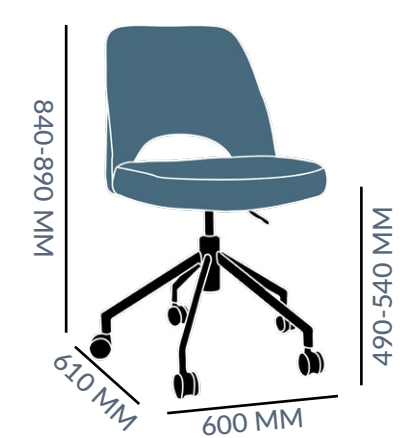

11.4 - 11.9 KG
FRAME: MILD STEEL
TEXTILE OPTIONS:
GRAVITY
EASTWOOD
VINYL
UNUPHOLSTERED
FRAME FINISHES:
BLACK

CASTOR - CHAIR