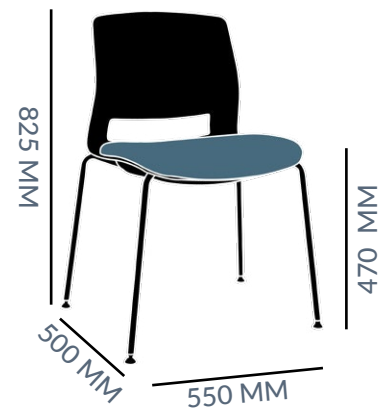

VINYL BLUE

VINYL CHARCOAL

VINYL BLACK

8.35 KG

**FRAME:** MILD STEEL TUBE  
**TEXTILE OPTIONS:**  
 FABRIC GREY  
 FABRIC BLACK  
**FRAME FINISHES:**  
 BLACK  
 WHITE

4 LEG - CHAIR

10.05 KG

**FRAME:** MILD STEEL TUBE  
**TEXTILE OPTIONS:**  
 FABRIC GREY  
 FABRIC BLACK  
**FRAME FINISHES:**  
 BLACK  
 WHITE